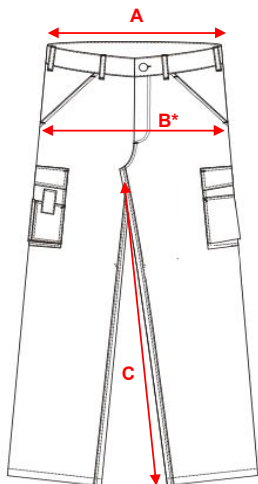

## Tricorp TWO2000

	<u>42</u>	<u>44</u>	<u>46</u>	<u>47</u>	<u>48</u>	<u>49</u>	<u>50</u>	<u>51</u>	<u>52</u>	<u>53</u>	<u>54</u>	<u>55</u>	<u>56</u>	<u>58</u>	<u>60</u>	<u>62</u>	<u>64</u>	
A (= 1/2 taille)	36,0	38,0	40,0	40,0	42,0	42,0	44,0	44,0	46,0	46,0	48,0	48,0	51,0	54,0	57,0	60,0	63,0	in cm
B (= 1/2 heup) *	47,0	49,0	51,0	51,0	53,0	53,0	55,0	55,0	57,0	57,0	59,0	59,0	62,0	65,0	68,0	71,0	74,0	in cm
C	74,0	75,0	77,0	83,0	79,0	85,0	80,0	86,0	81,0	87,0	82,0	88,0	83,0	84,0	85,0	85,0	86,0	in cm

(Tolerantie 1,0cm)

\* gemeten 8cm boven kruis

**Lemmen**  
Veiligheidsproducten & Bedrijfskleding

Lemmen Handelsonderneming -Veiligheidsproducten & Bedrijfskleding-  
[www.lemmen-handelsonderneming.nl](http://www.lemmen-handelsonderneming.nl)